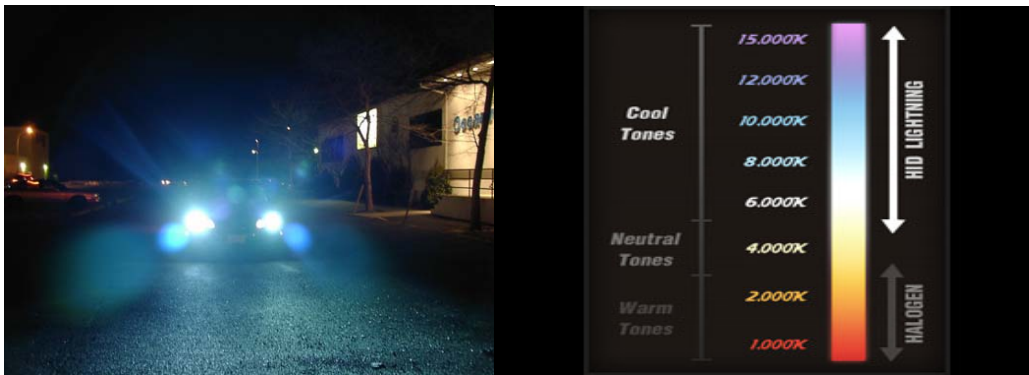

HID LIGHTING

High intensity LUMENS HID kits are available in various K rating. The most common is 6000k, and prices start at 109.99 a kit.

Halogen Bulbs: We carry Lumens, PIAA, and Eurolitz bulbs for those looking for improved lighting while still on a budget.

Fog Lights and Driving Lights: We have access to many brands such as KC, Hella, IPF, PIAA, and Lightforce.